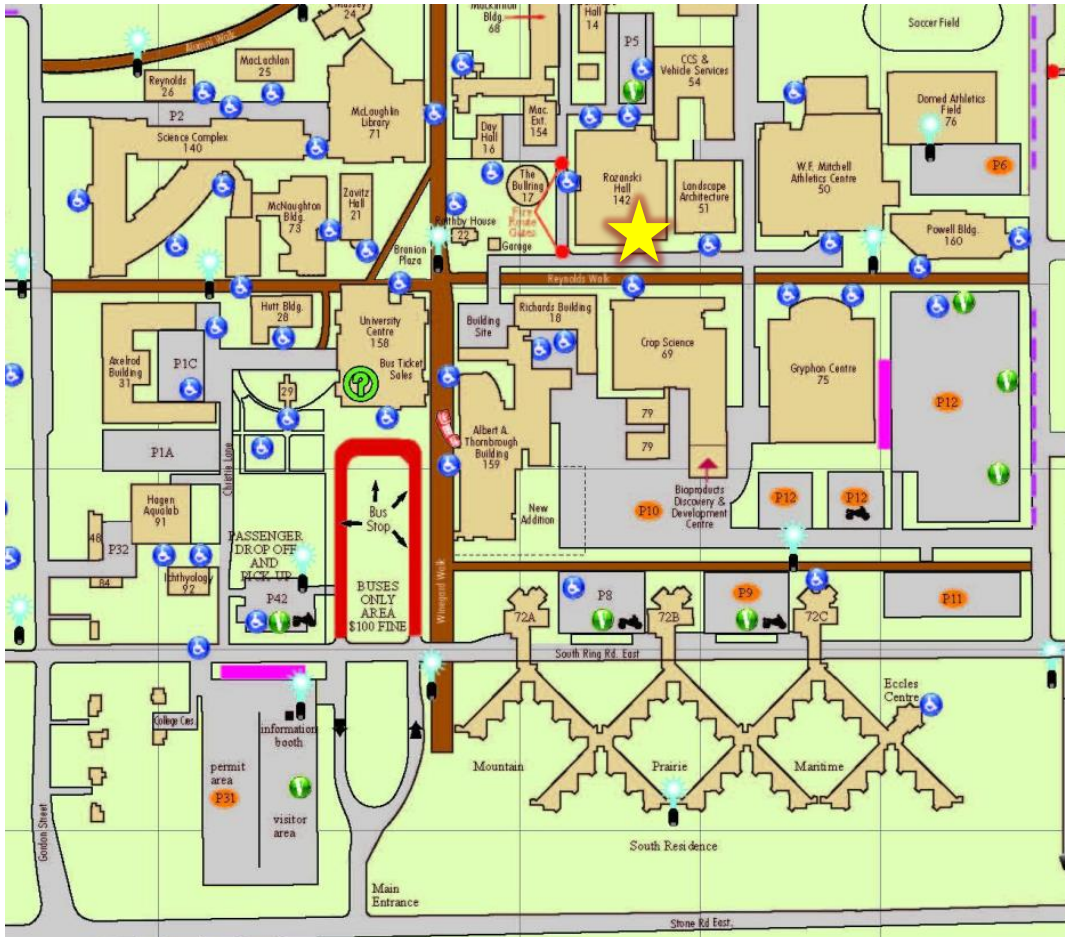

## Parking

- If you have purchased a parking permit online, the closest parking lots are P10/12 and P5
- If you plan to pay at a meter or an attendant, P31 and P8 are the best options

## Rozanski Hall

Rozanski Hall (building 142) is in the centre of campus, next to the Bullring (behind MacKinnon), and across from the Richards Building along Reynolds Walk, just a short distance from the University Centre and Branion Plaza. The location is starred in the above picture.